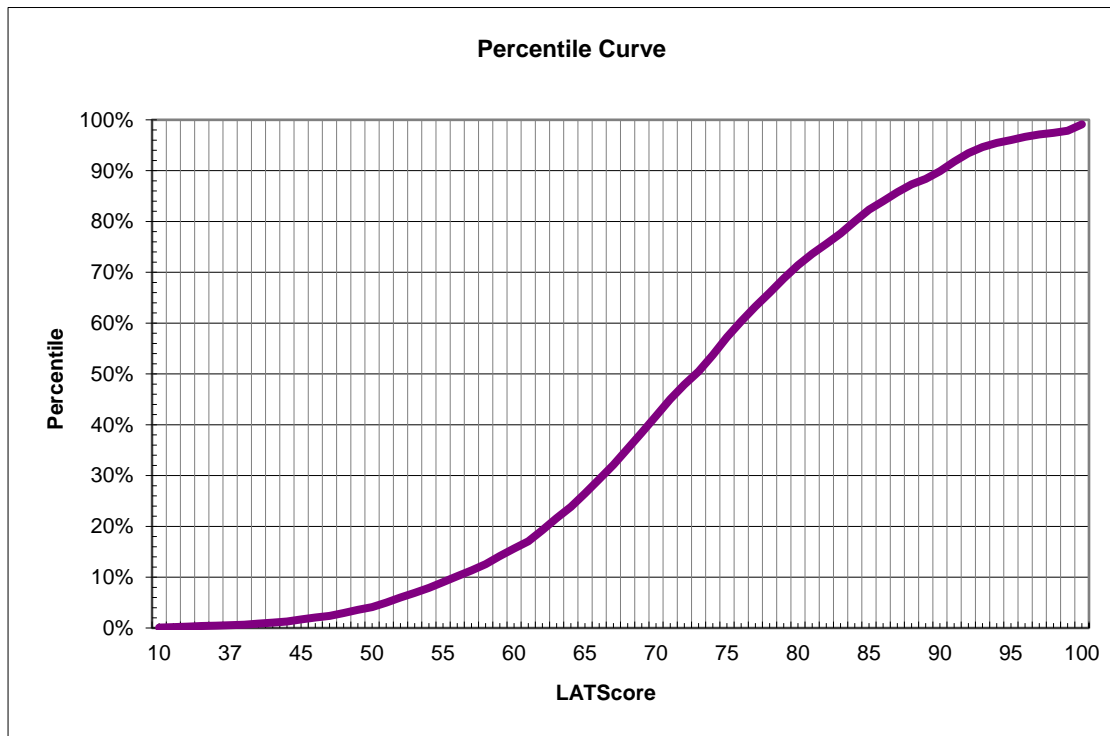

LAT 2020 Ogive

This graph provides you with a comparison of your Overall LAT Score for the 2020 test sitting against all other candidates who sat the LAT 2020.

By locating your Overall LAT Score and corresponding Percentile Rank, you can see how many candidates you performed as well as or better than.

For example, if your Overall LAT Score is 80, your Percentile Rank is 71, therefore you have performed as well as or better than 71% of the other candidates who sat the LAT 2020.