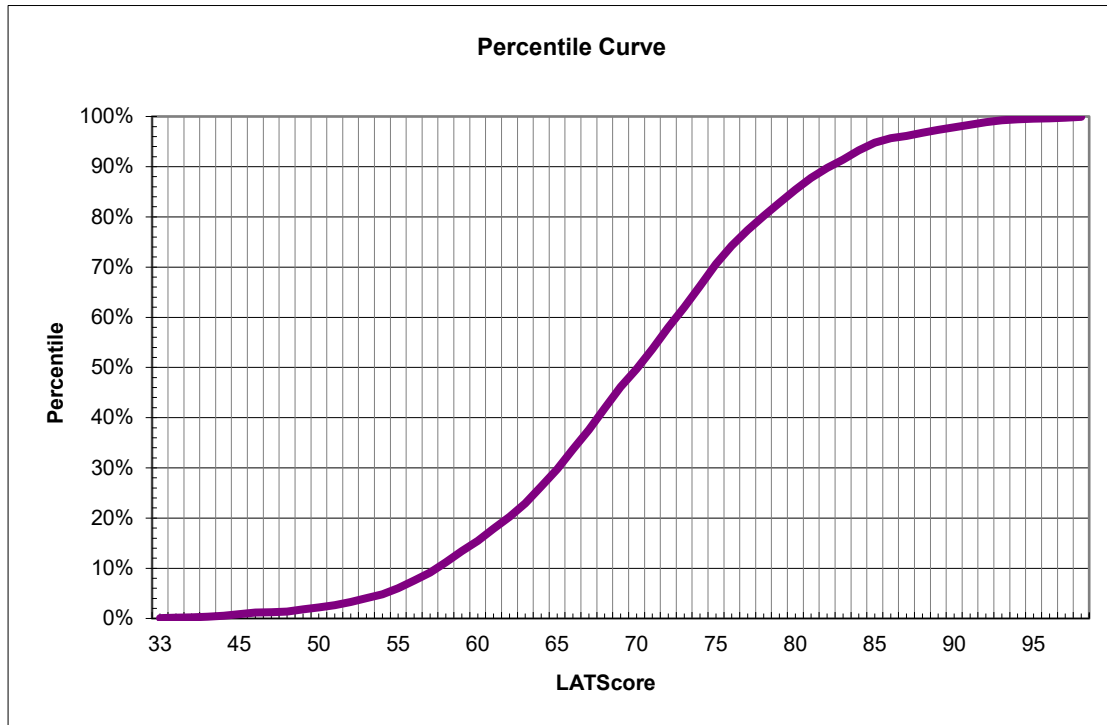

LAT 2021 Ogive

This graph provides you with a comparison of your Overall LAT Score for the 2021 test sitting against all other candidates who sat LAT 2021.

By locating your Overall LAT Score and corresponding Percentile Rank, you can see whether you performed as well or better than the other candidates.

For example, if your Overall LAT Score is 80 and your Percentile Rank is 71, you have performed as well as or better than 71% of the other candidates who sat LAT 2020.

Australian Council for Educational Research Limited